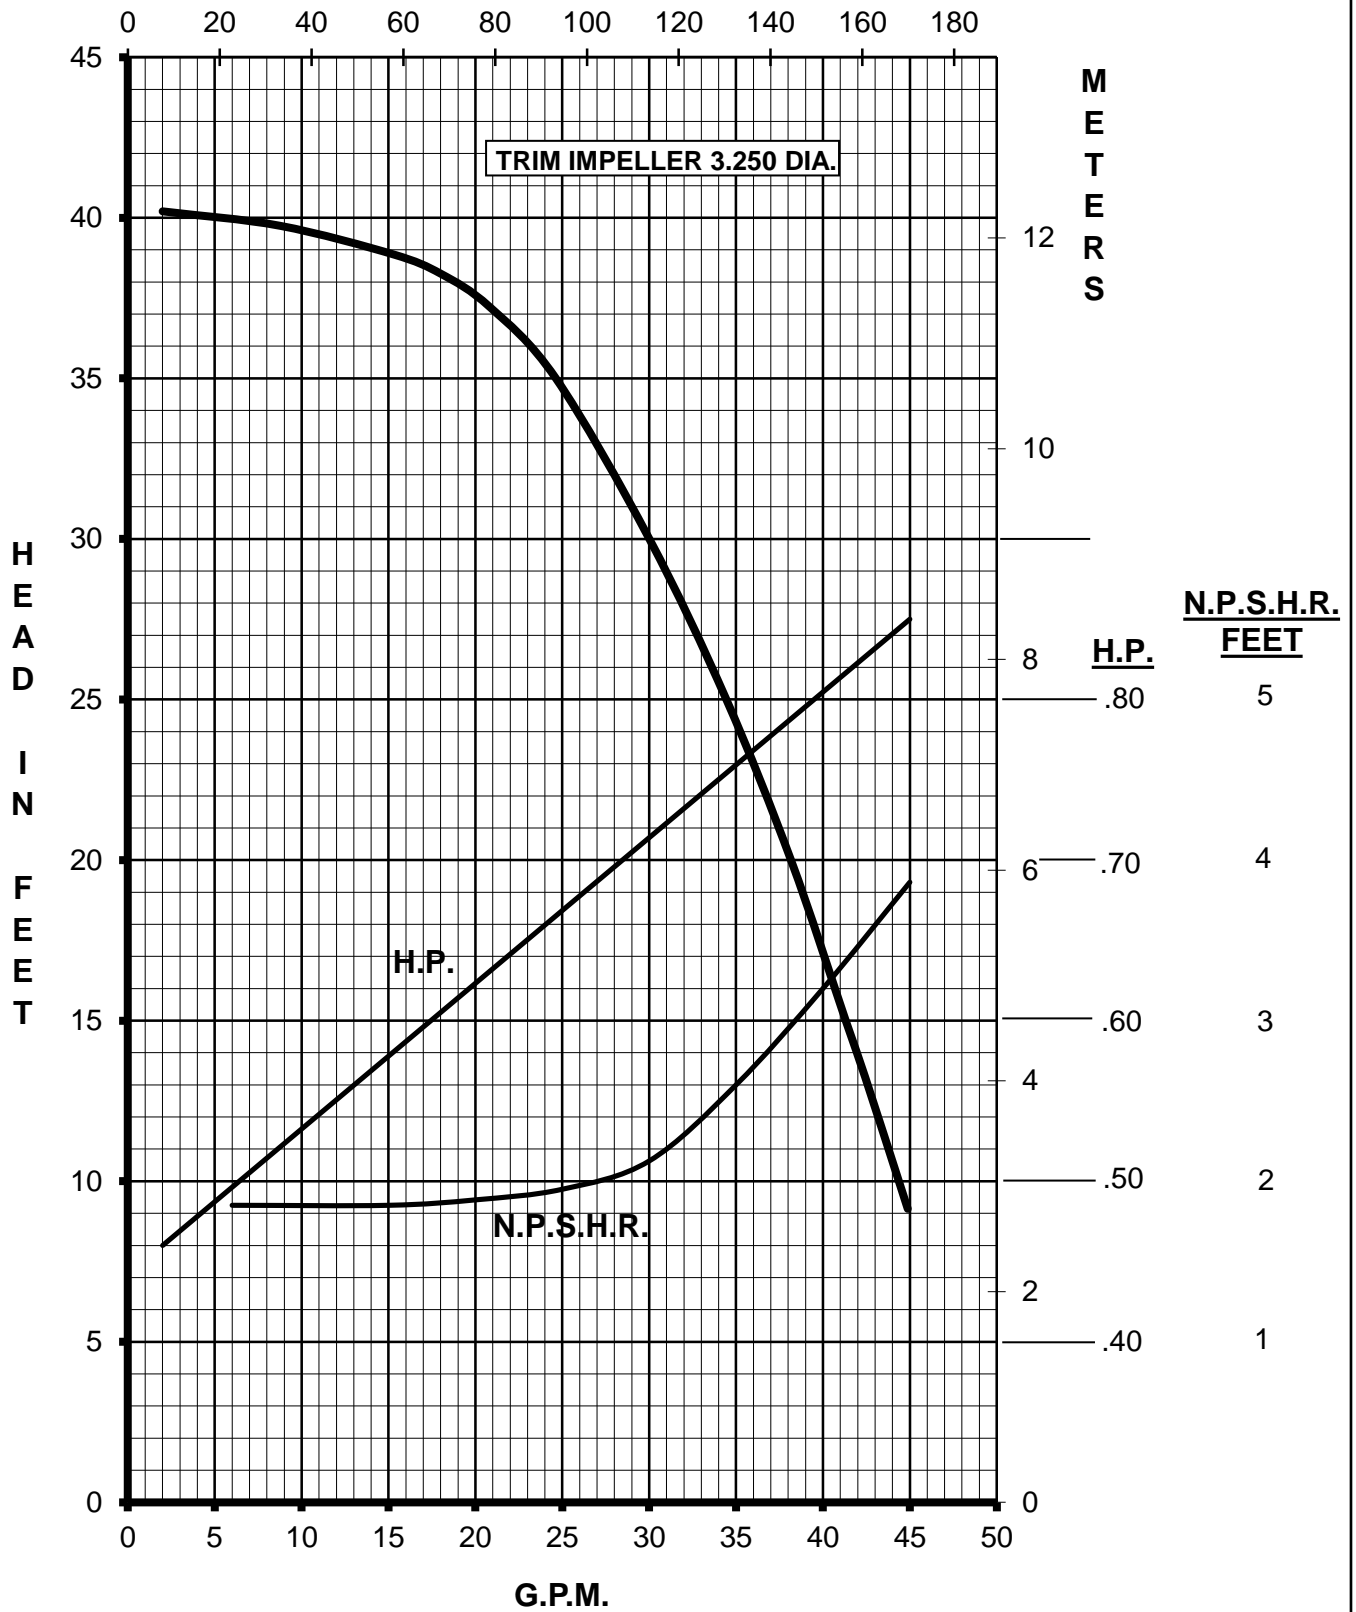

MARCH PUMPS

TE-7SSB-MD
TRIM IMPELLER 3.250 DIA.
1PH, 3PH 60HZ

L.P.M.