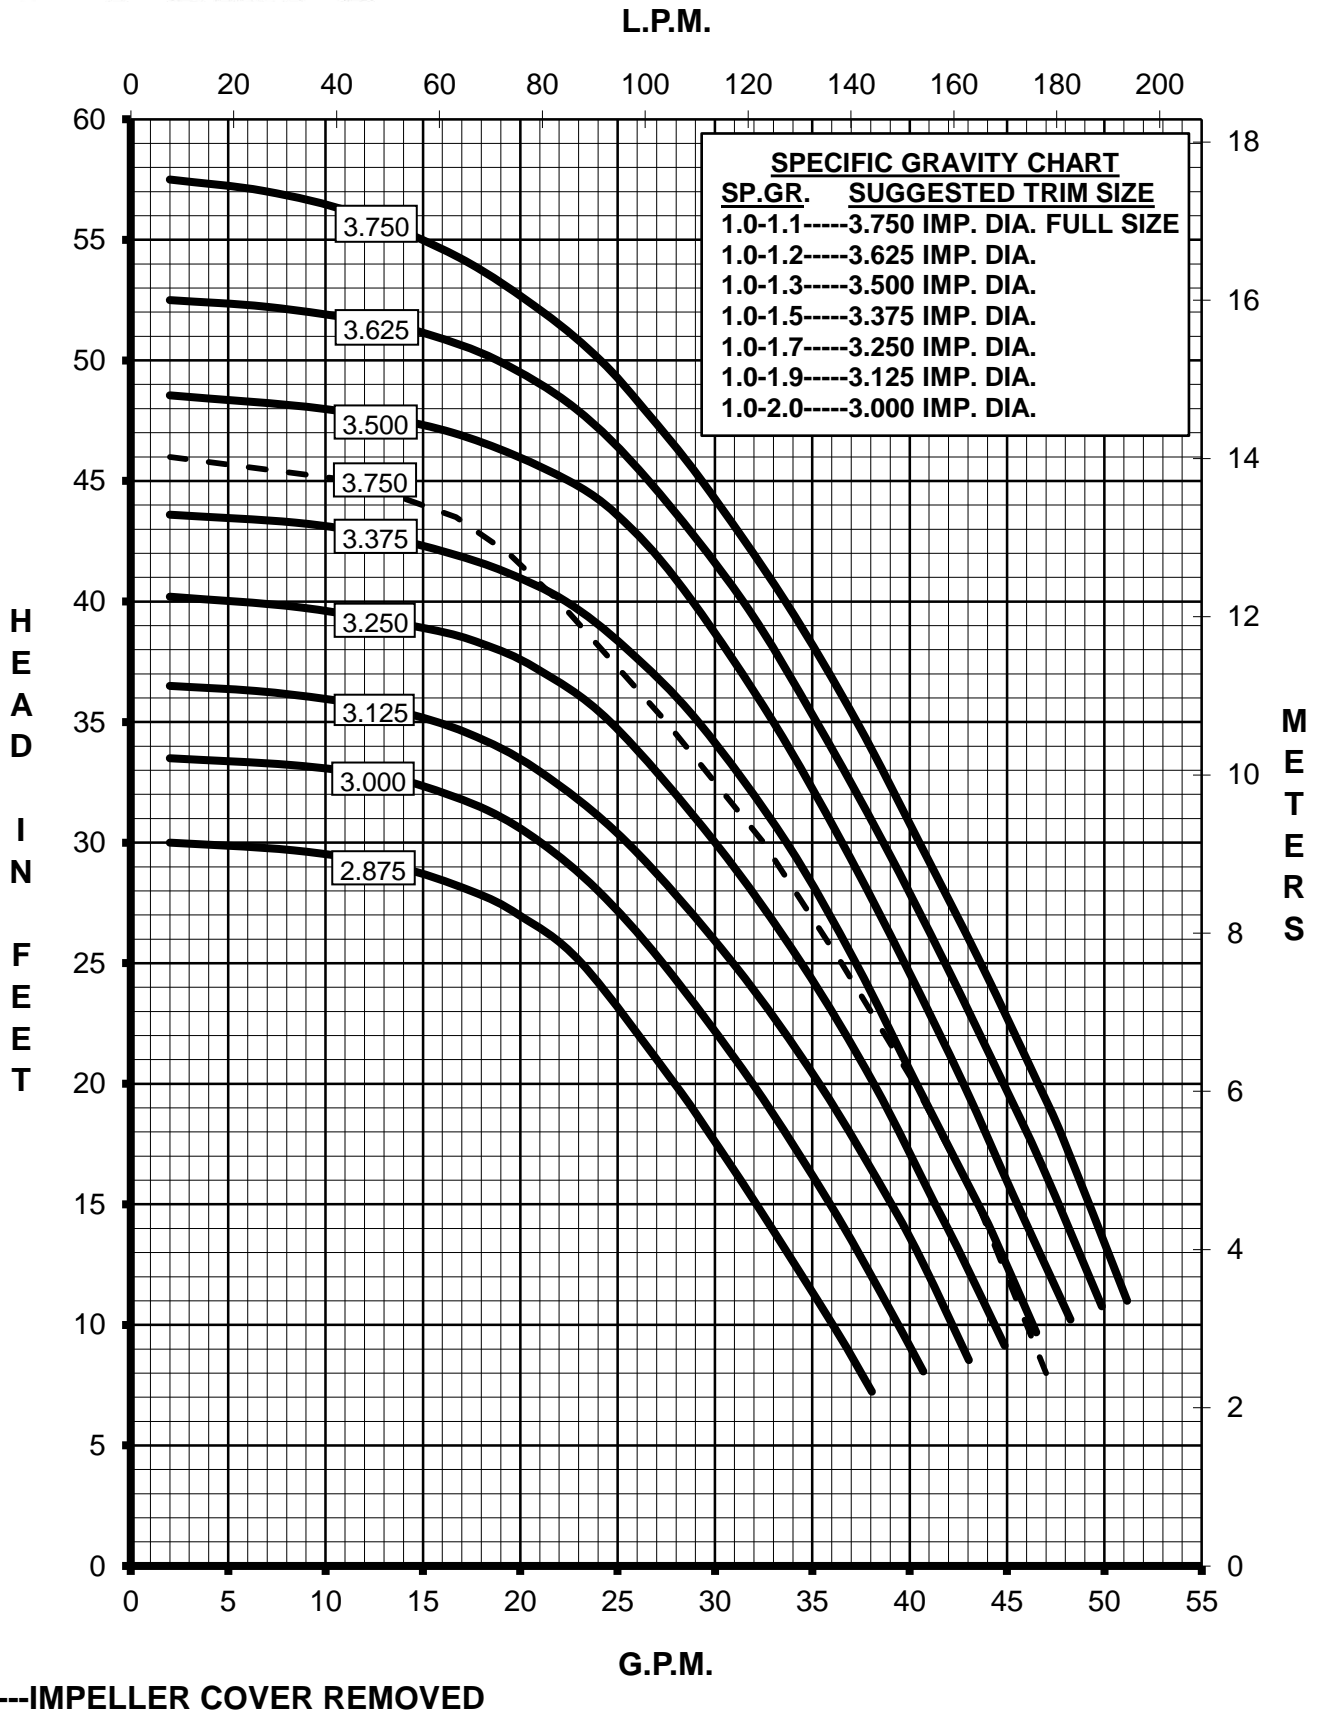

# MARCH PUMPS

**TE-7SSB-MD**  
FULL SIZE IMPELLER 3.750 DIA.  
1PH, 3PH 60HZ

L.P.M.

# MARCH PUMPS

**TE-7SSB-MD**  
TRIM IMPELLER 3.625 DIA.  
1PH, 3PH 60HZ

L.P.M.