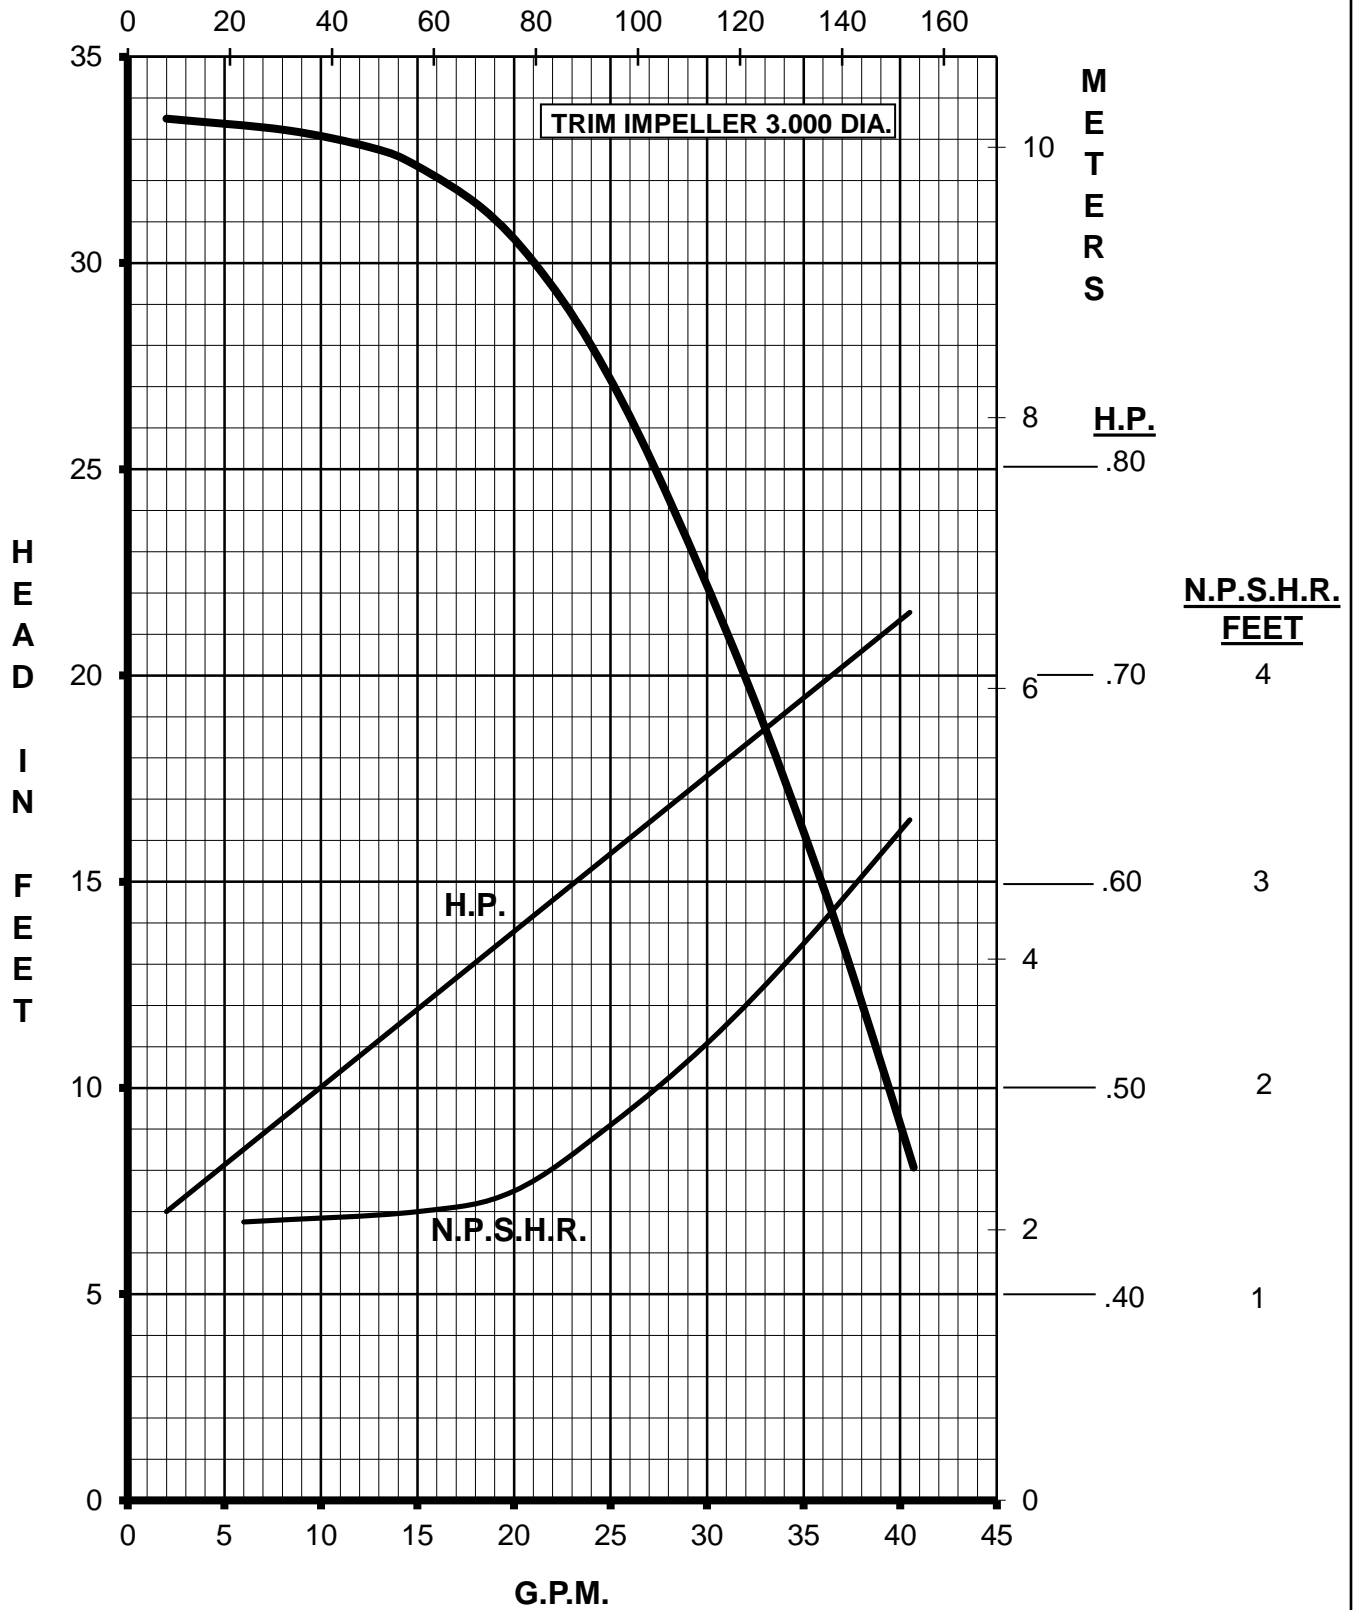

MARCH PUMPS

TE-7SSB-MD
TRIM IMPELLER 3.000 DIA.
1PH, 3PH 60HZ

L.P.M.