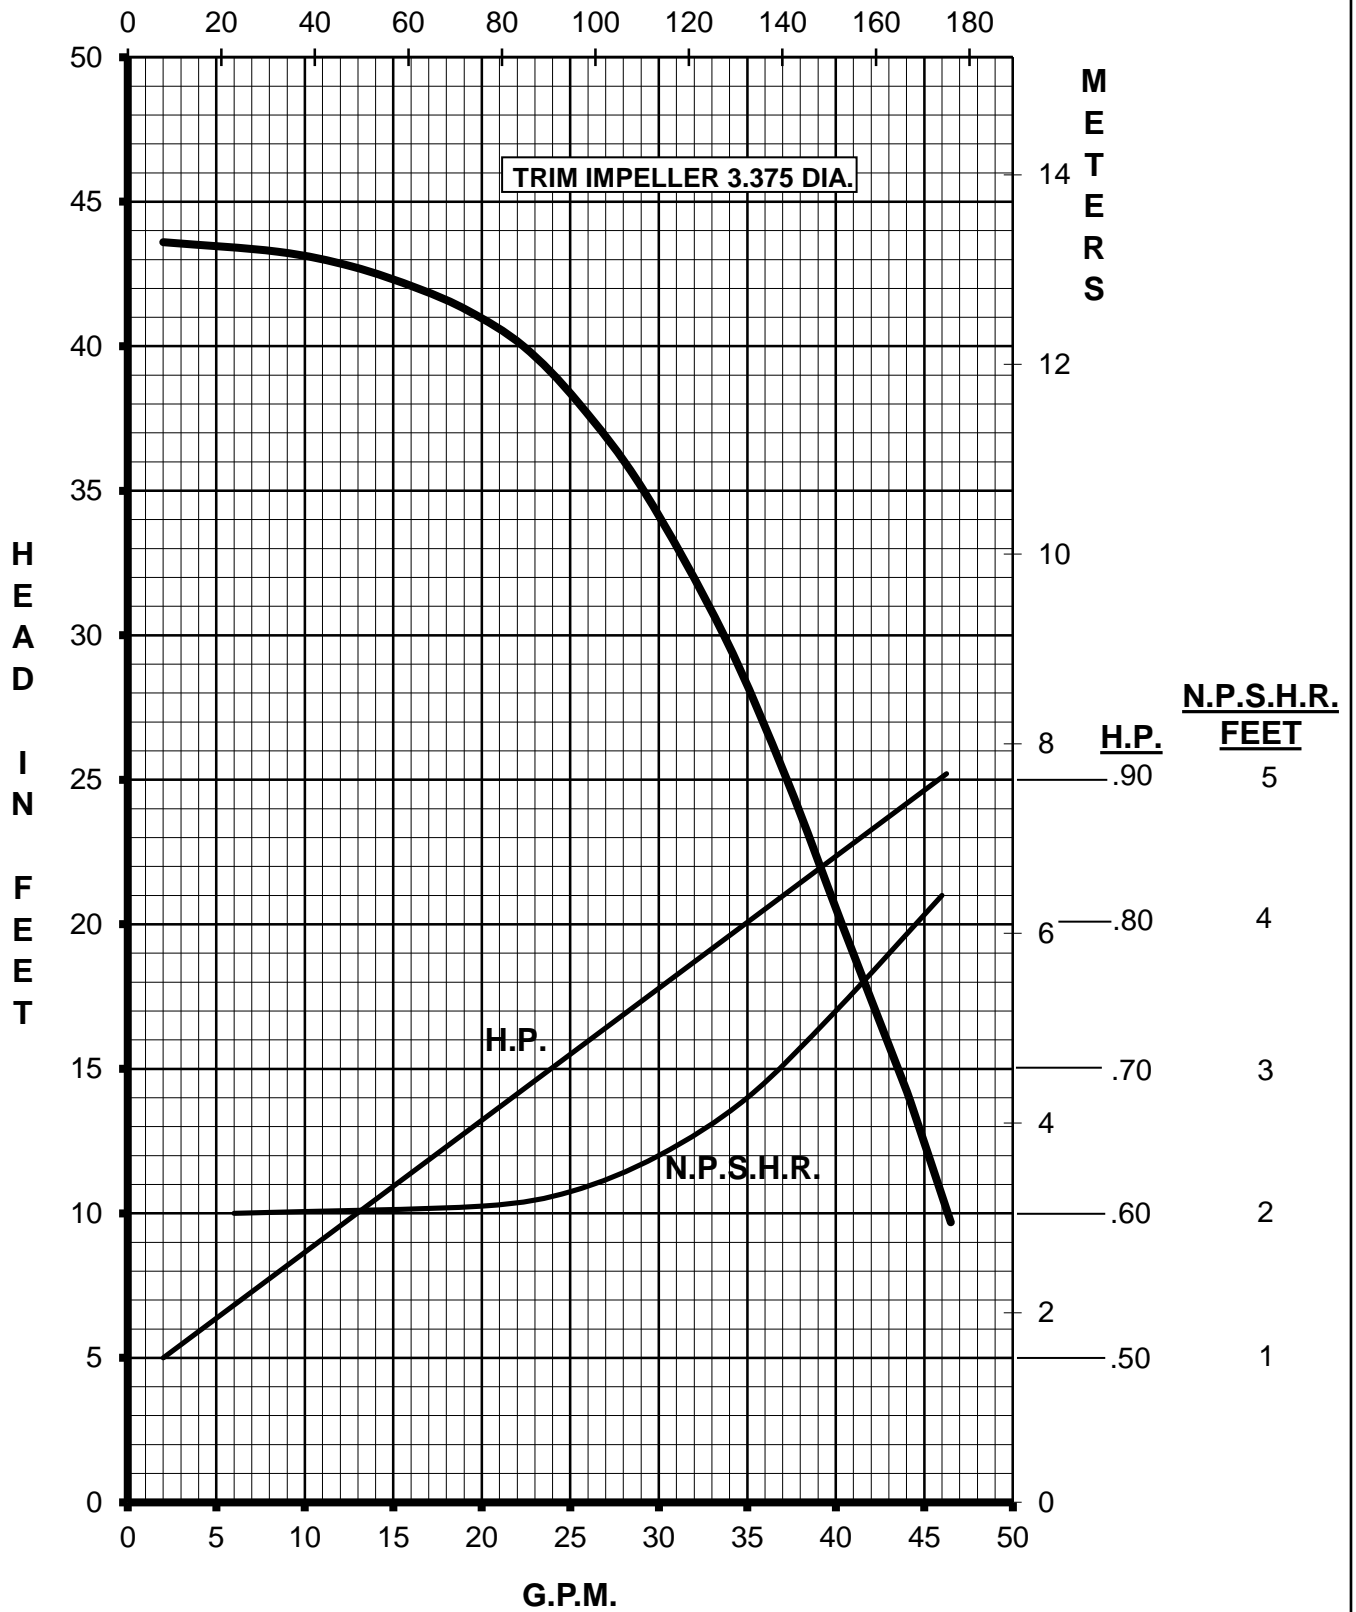

MARCH PUMPS

TE-7SSB-MD
TRIM IMPELLER 3.375 DIA.
1PH, 3PH 60HZ
L.P.M.