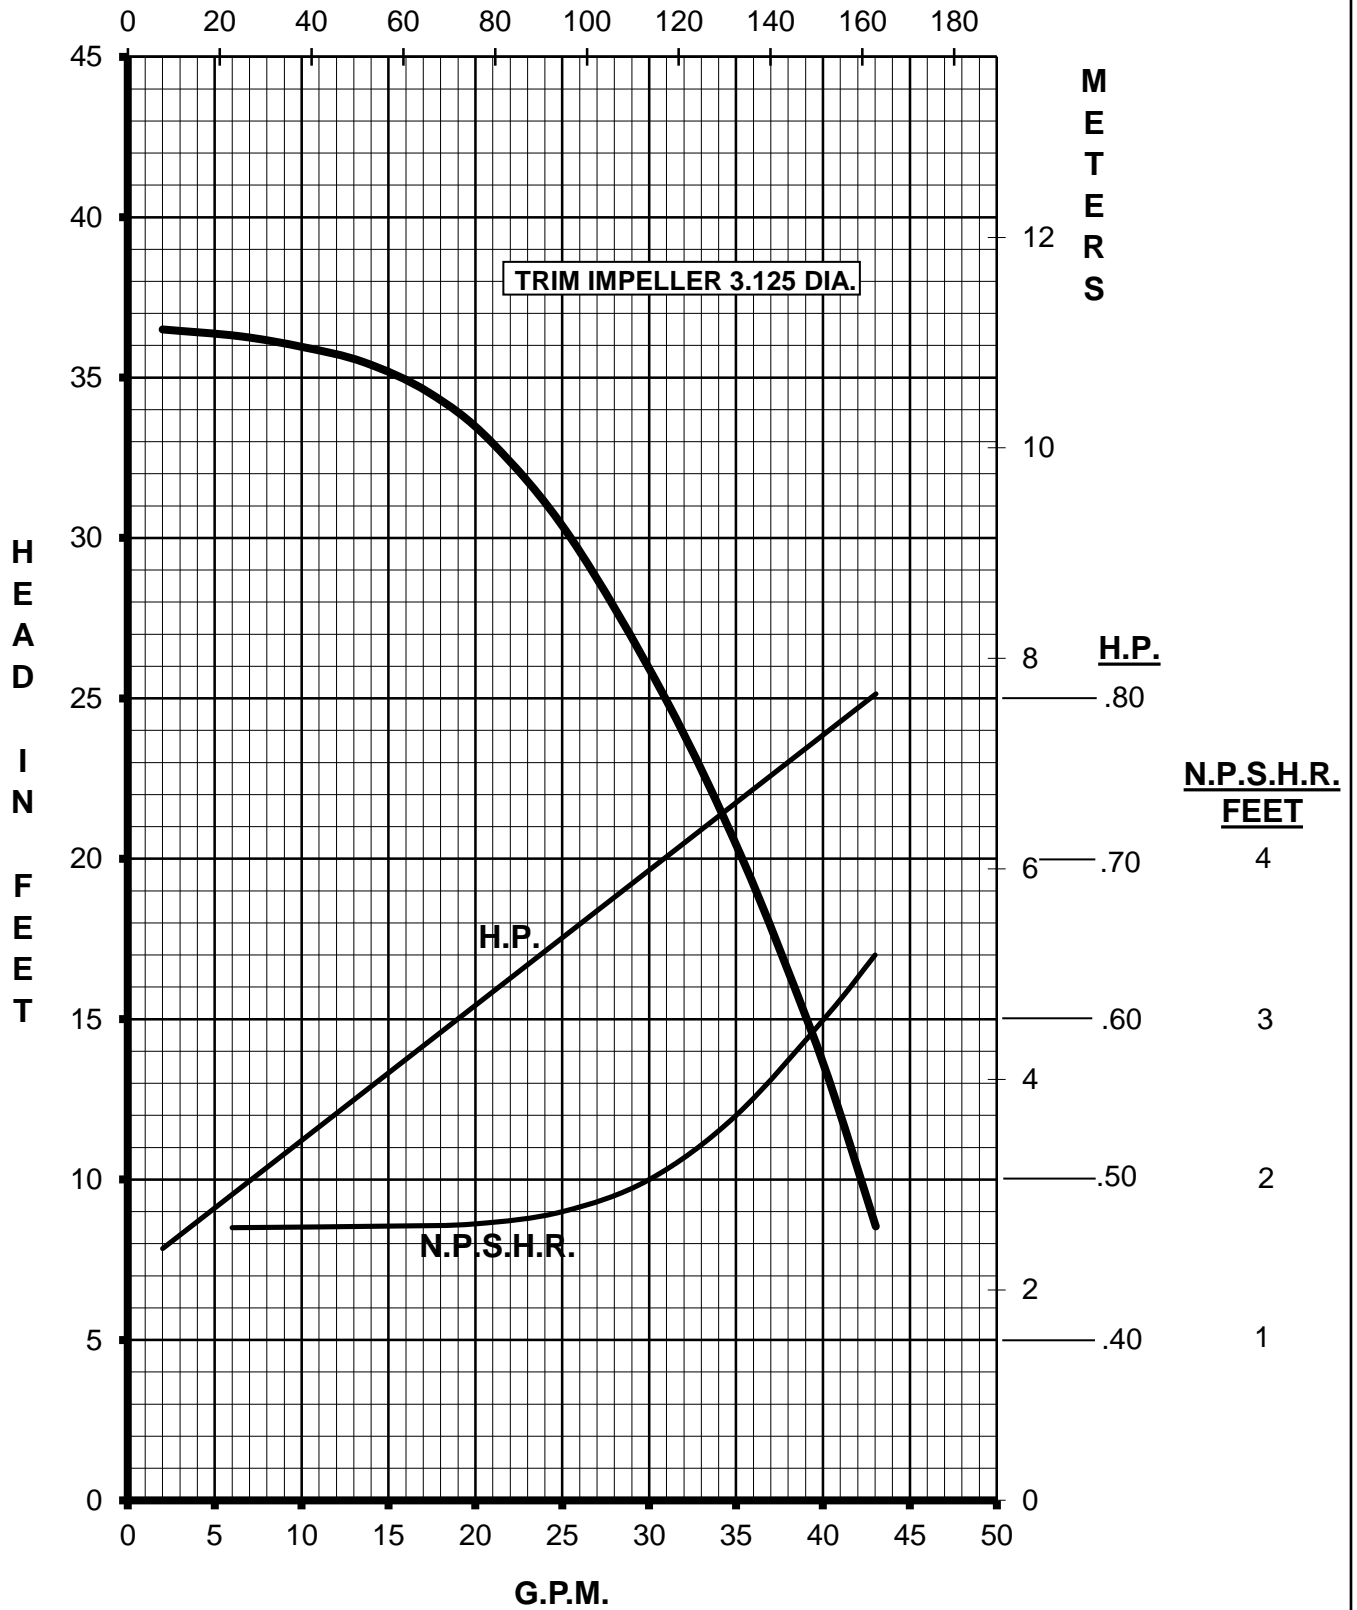

MARCH PUMPS

TE-7SSB-MD
TRIM IMPELLER 3.125 DIA.
1PH, 3PH 60HZ

L.P.M.