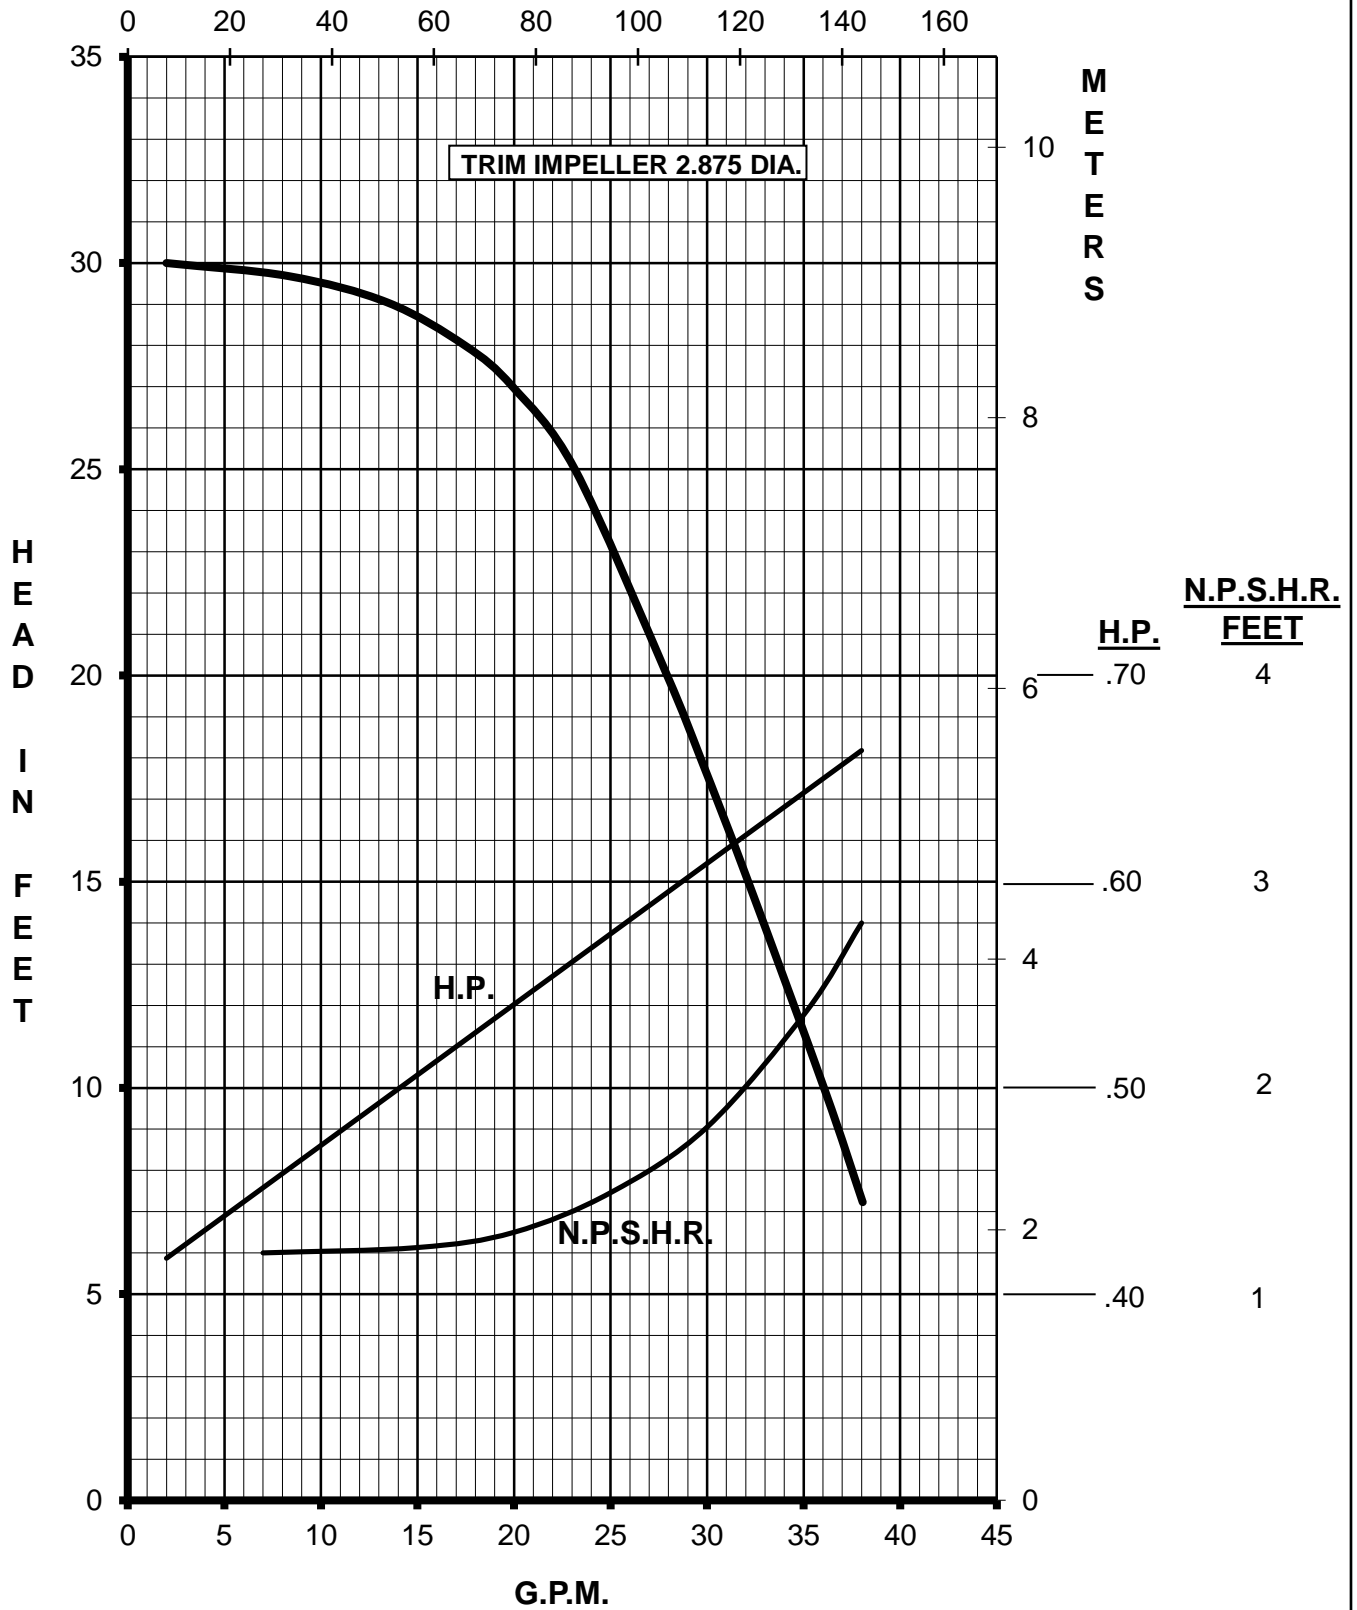

MARCH PUMPS

TE-7SSB-MD
TRIM IMPELLER 2.875 DIA.
1PH, 3PH 60HZ

L.P.M.