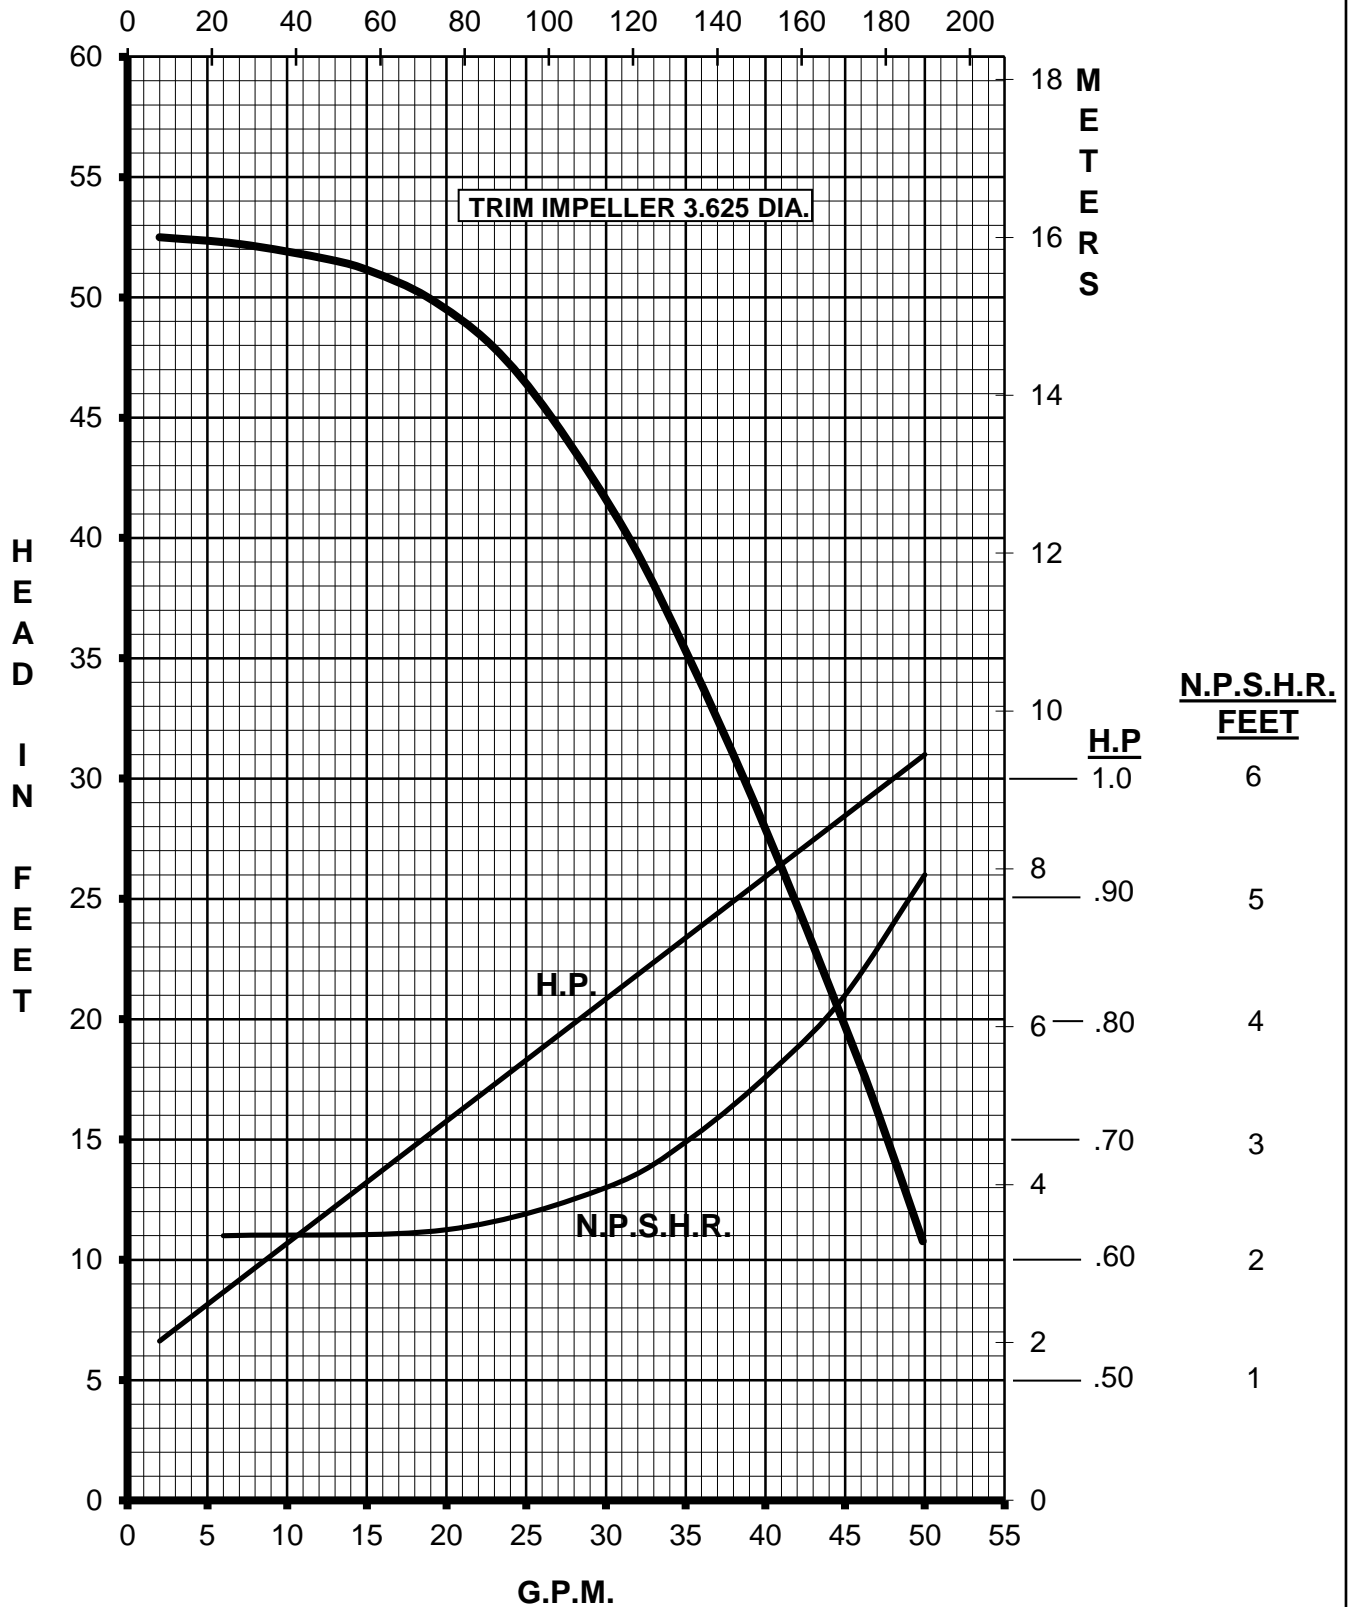

MARCH PUMPS

TE-7SSB-MD
TRIM IMPELLER 3.625 DIA.
1PH, 3PH 60HZ

L.P.M.