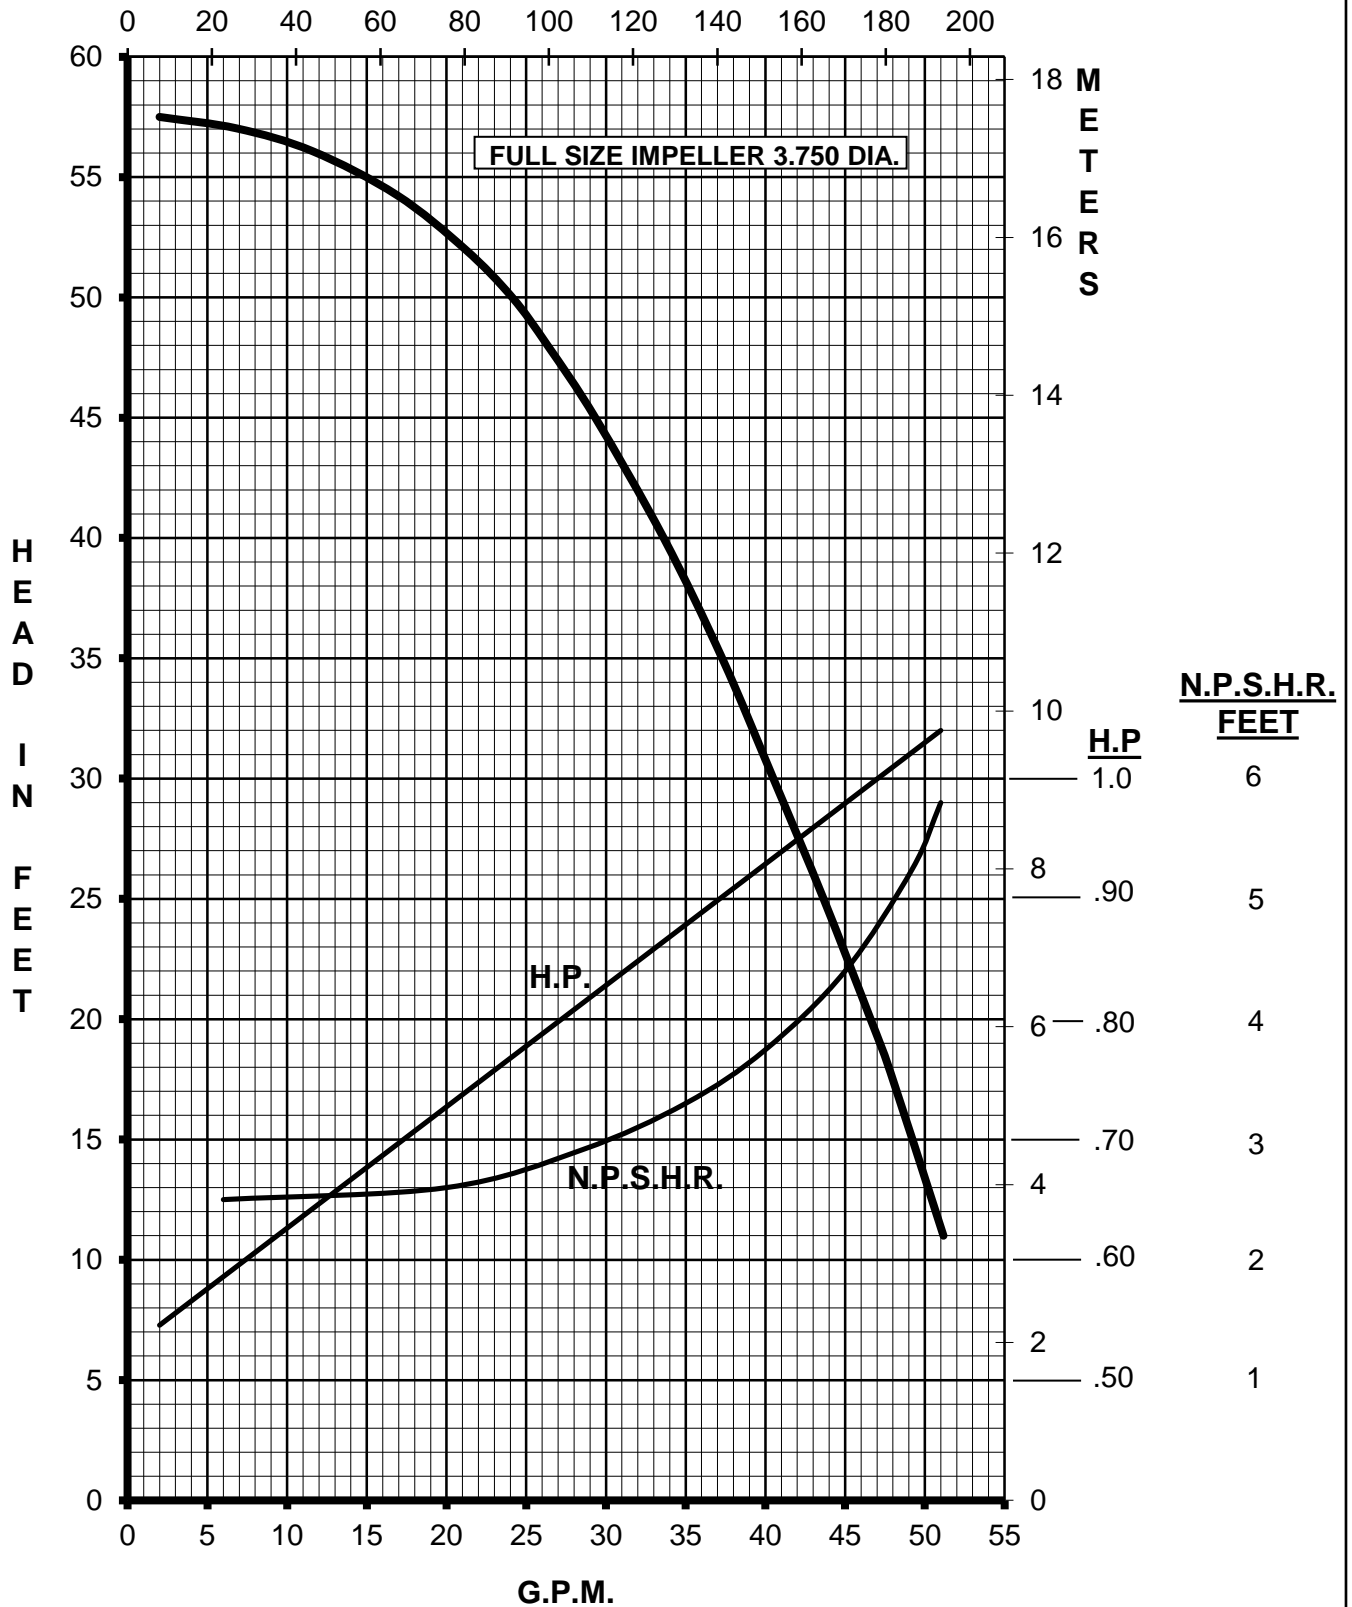

# MARCH PUMPS

**TE-7SSB-MD**  
FULL SIZE IMPELLER 3.750 DIA.  
1PH, 3PH 60HZ

L.P.M.