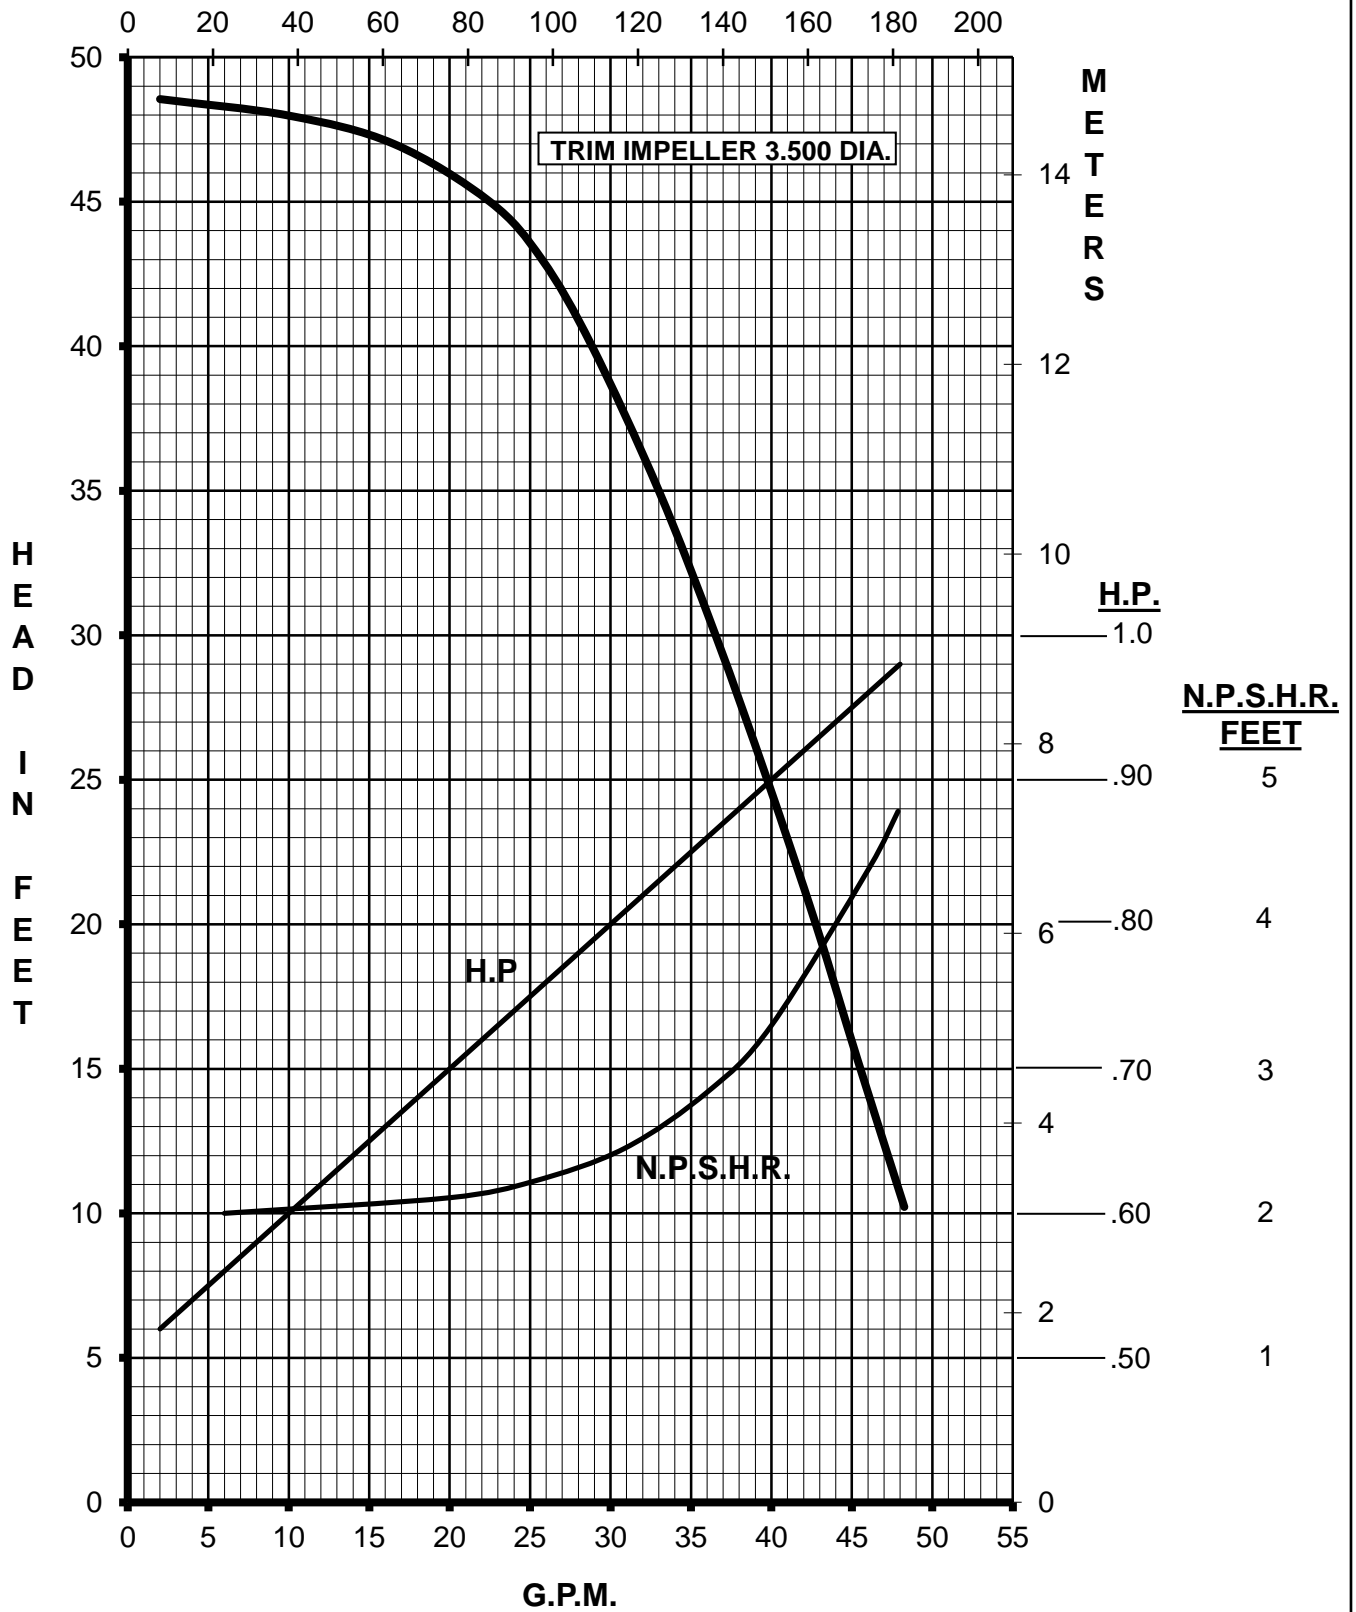

MARCH PUMPS

TE-7SSB-MD
TRIM IMPELLER 3.500 DIA.
1PH, 3PH 60HZ

L.P.M.