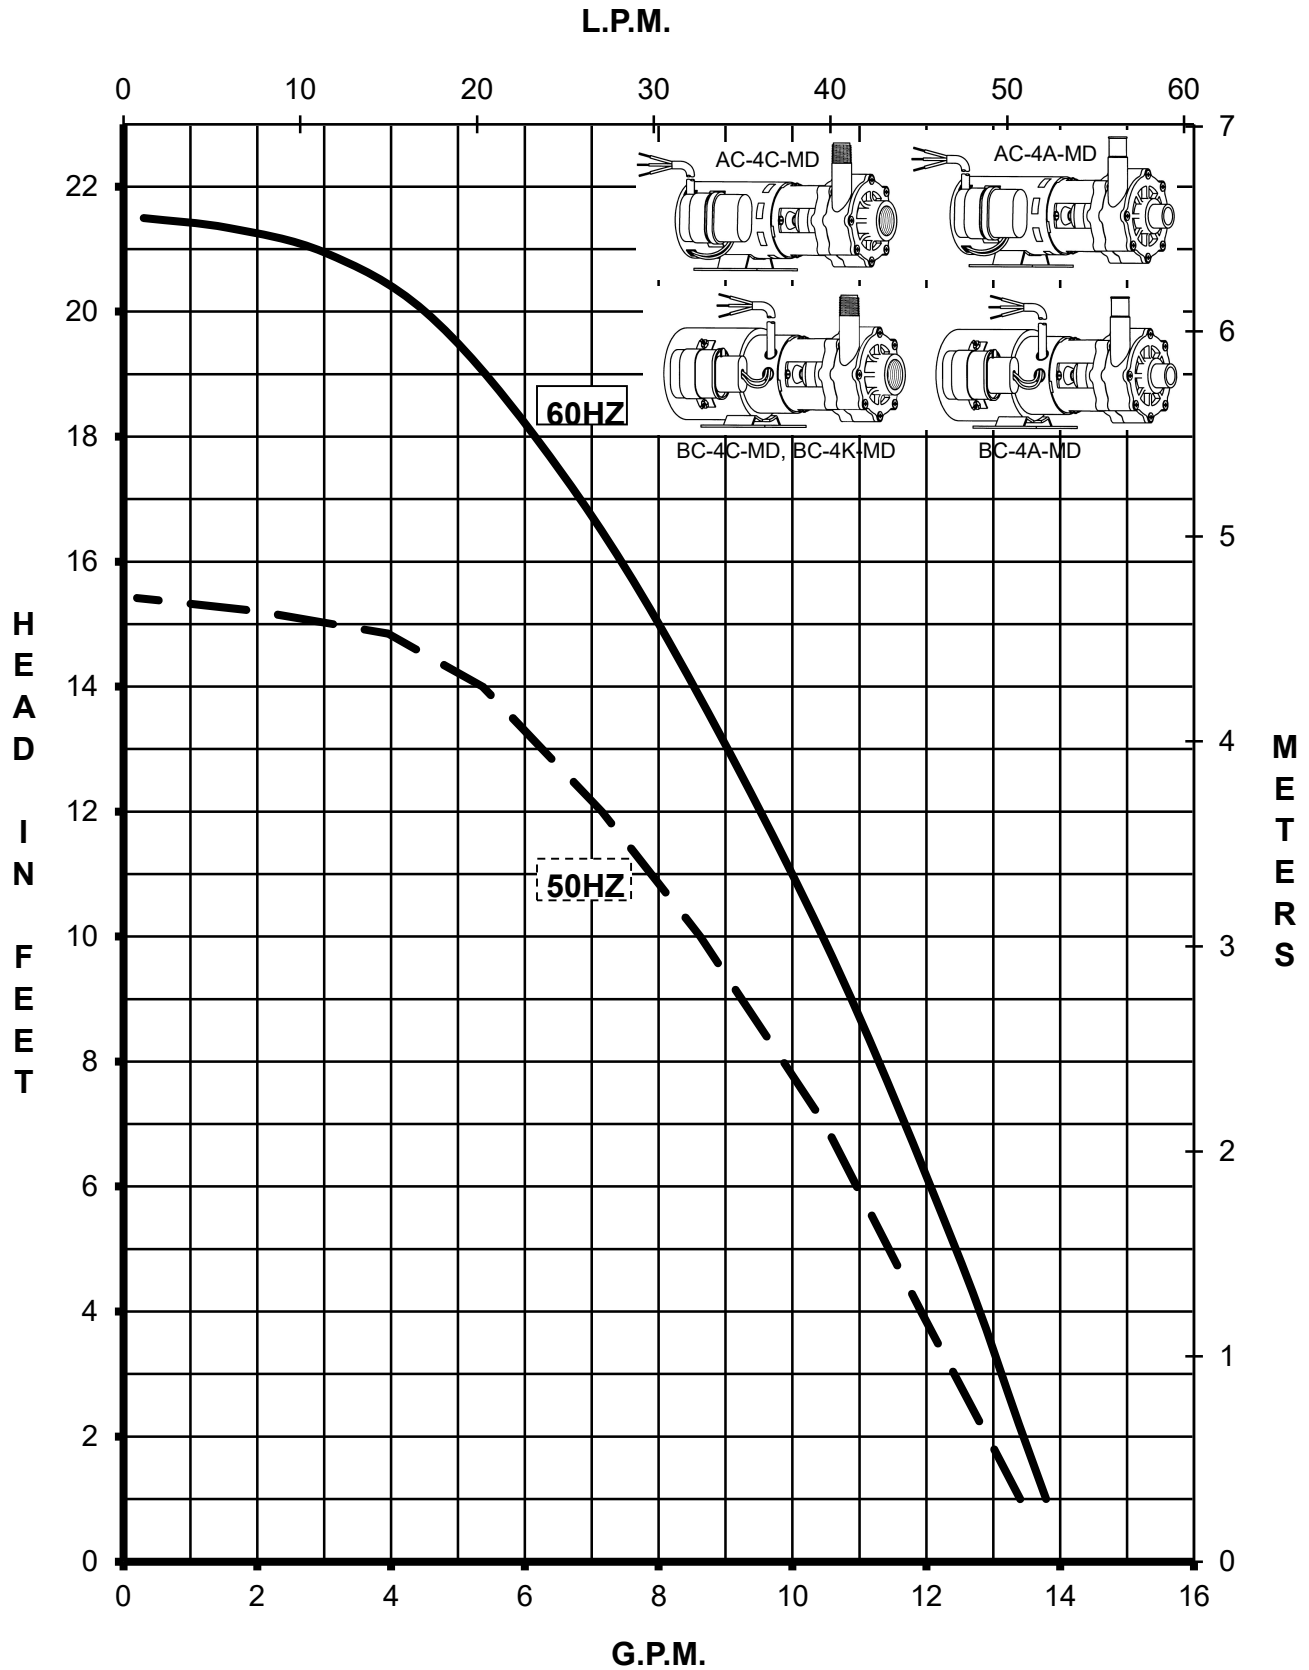

MARCH PUMPS

AC-4C-MD, AC-4A-MD
BC-4C-MD, BC-4A-MD, BC-4K-MD
(115V 50/60HZ) (230V 50/60HZ)

MARCH PUMPS

AC-4C-MD
AC-4A-MD
BC-4C-MD
BC-4A-MD
BC-4K-MD

TRIM CURVES
60HZ

MARCH PUMPS

| Model | Hz | | | | |
|----------|----|--|--|--|--|
| AC-4C-MD | 50 | | | | |
| AC-4A-MD | | | | | |
| BC-4C-MD | | | | | |
| BC-4A-MD | | | | | |
| BC-4K-MD | | | | | |

Impeller Trim Curves 50Hz