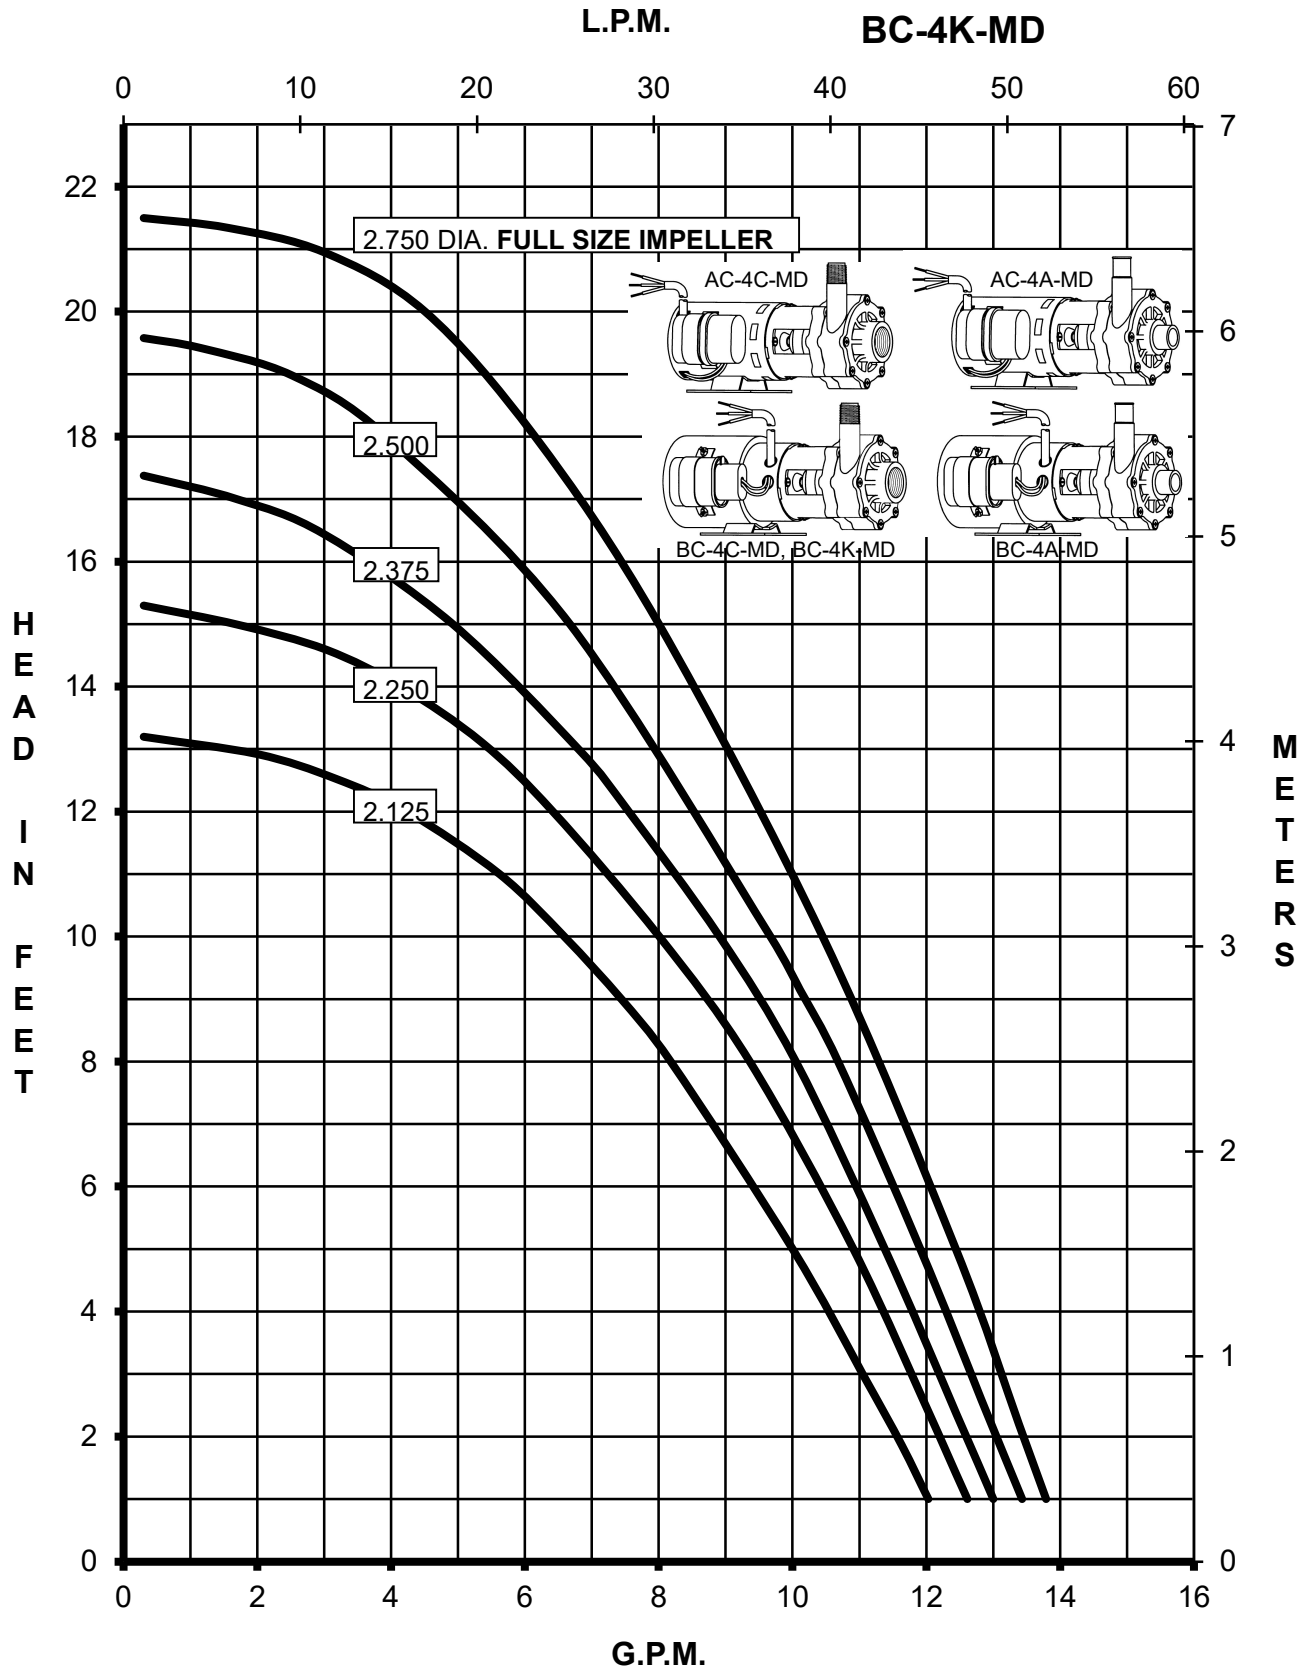

MARCH PUMPS

AC-4C-MD, AC-4A-MD
BC-4C-MD, BC-4A-MD, BC-4K-MD
(115V 50/60HZ) (230V 50/60HZ)

MARCH PUMPS

AC-4C-MD
AC-4A-MD
BC-4C-MD
BC-4A-MD
BC-4K-MD

TRIM CURVES
60HZ

MARCH PUMPS

| Model | Hz | | | | |
|----------|----|--|--|--|--|
| AC-4C-MD | 50 | | | | |
| AC-4A-MD | | | | | |
| BC-4C-MD | | | | | |
| BC-4A-MD | | | | | |
| BC-4K-MD | | | | | |

Impeller Trim Curves 50Hz