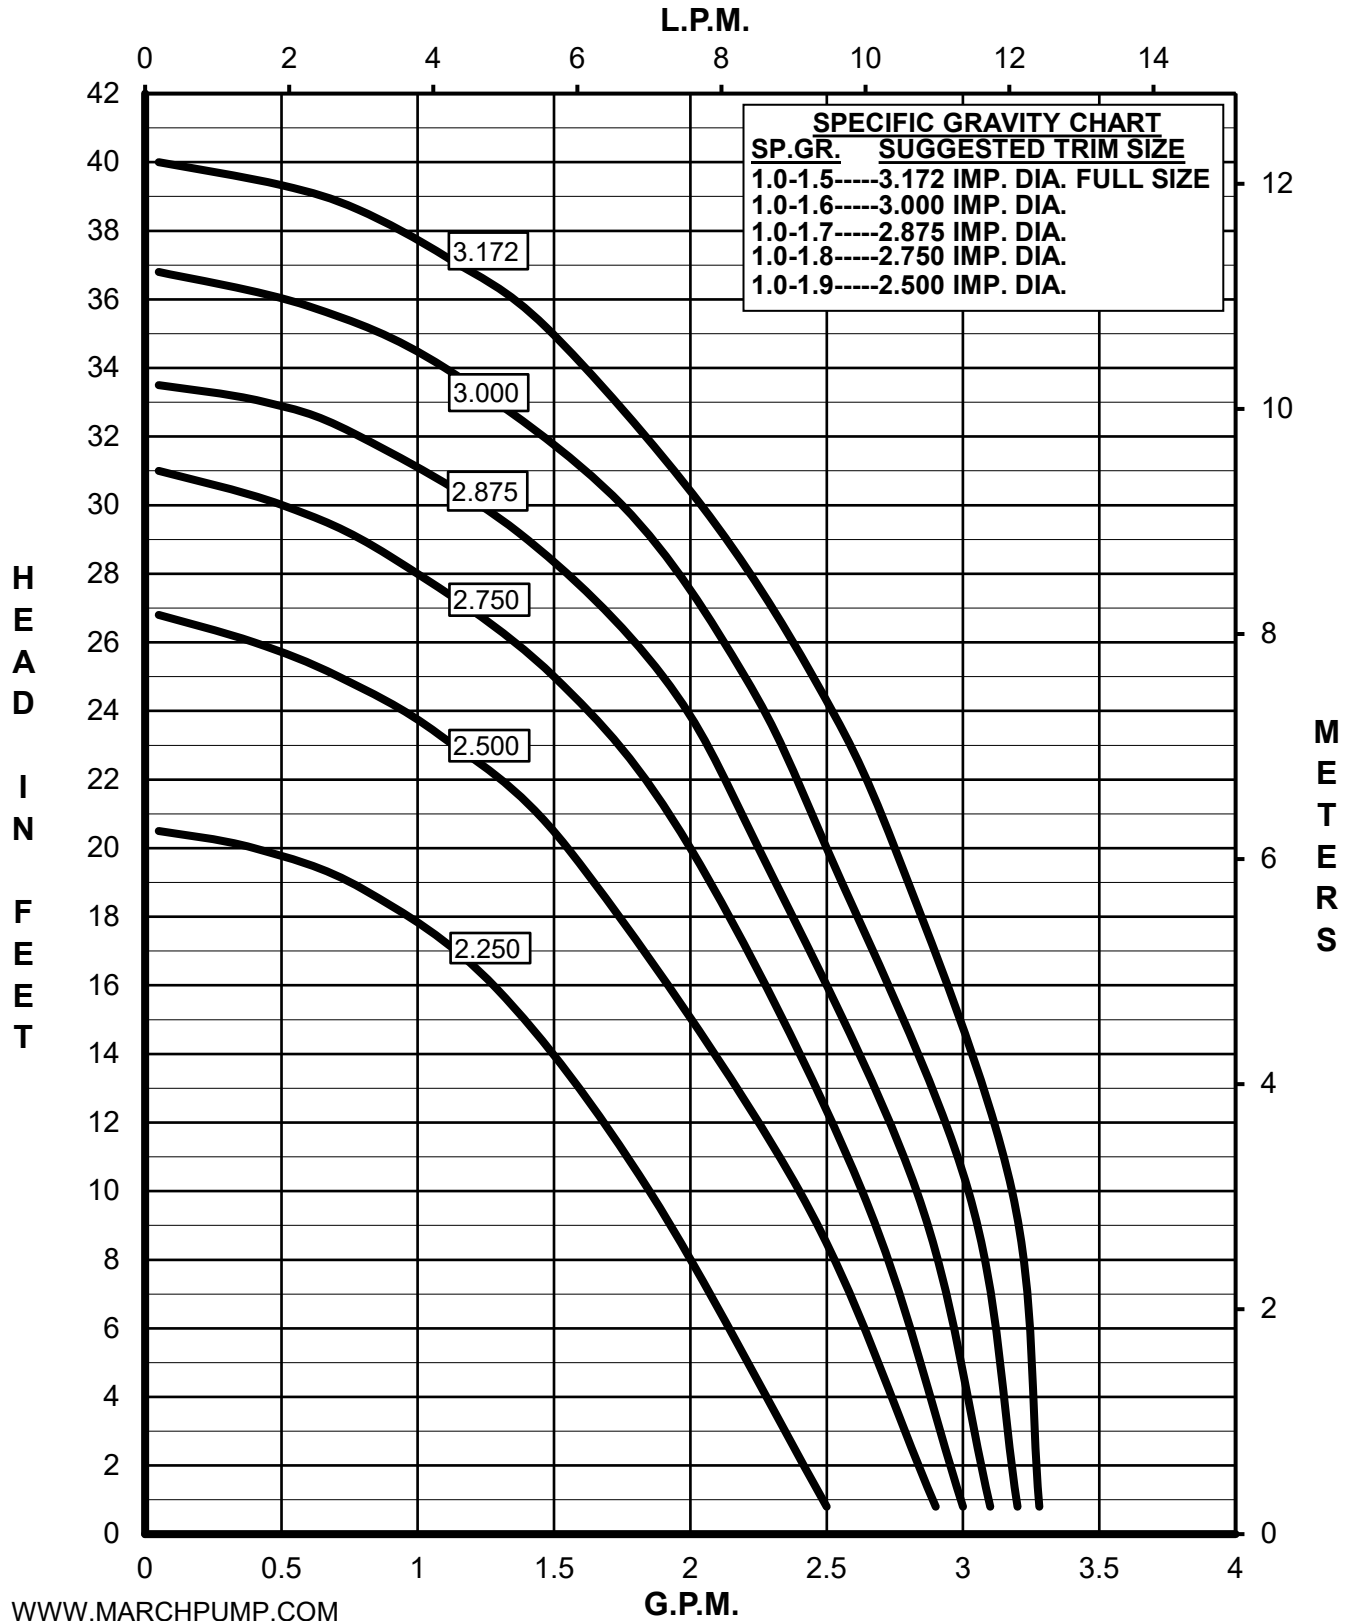

MARCH PUMPS

Model	Hz	Phase			
TE-320CP-MD	60	1			
TE-320AP-MD					

Impeller Trim Curves 60Hz

MARCH PUMPS

Model	Hz	Phase			
TE-320CP-MD	50	1			
TE-320AP-MD					

Impeller Trim Curves 50Hz